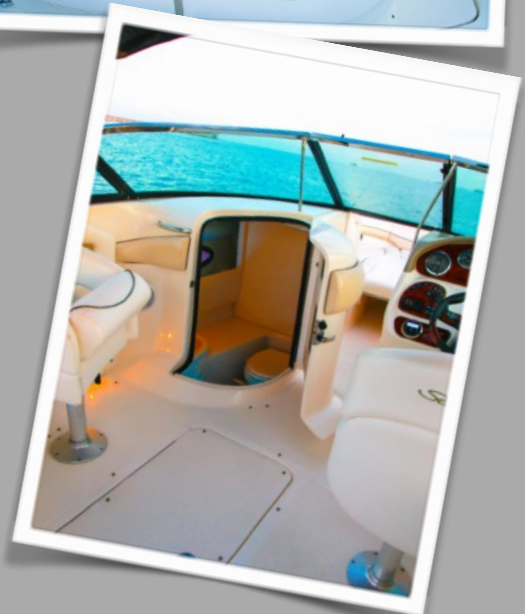

# SEA RAY 290 SLX

SUMMER LOVE

SEA RAY 290SLX is speed boat. Perfect for families and big groups. It has many facilities such sun beds, toilet, shower and dinning table. There are activities such as snorkeling, paddle surf and much...

#### TECHNICAL DATA

Model: Sea Ray 290 SLX  
 Engines: 2 x 260 MerCruiser  
 Length: 8,99m + 1m Platform  
 Breath: 2,90 m  
 Passengers: 11+1 skipper  
 Moring: Marina Botafoch num 101