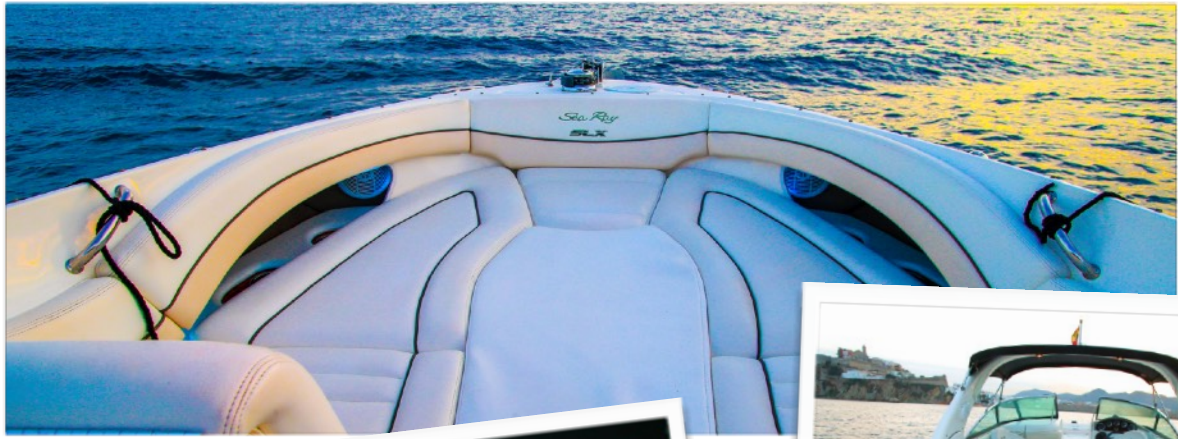

# SEA RAY 290 SLX

SUMMER LOVE

SEA RAY 290SLX is speed boat. Perfect for families and big groups. It has many facilities such sun beds, toilet, shower and dinning table. There are activities such as snorkeling, paddle surf and much...

#### TECHNICAL DATA

Model: Sea Ray 290 SLX  
 Engines: 2 x 260 MerCruiser  
 Length: 8,99m + 1m Platform  
 Breath: 2,90 m  
 Passengers: 11+1 skipper  
 Moring: Marina Botafoch num 101